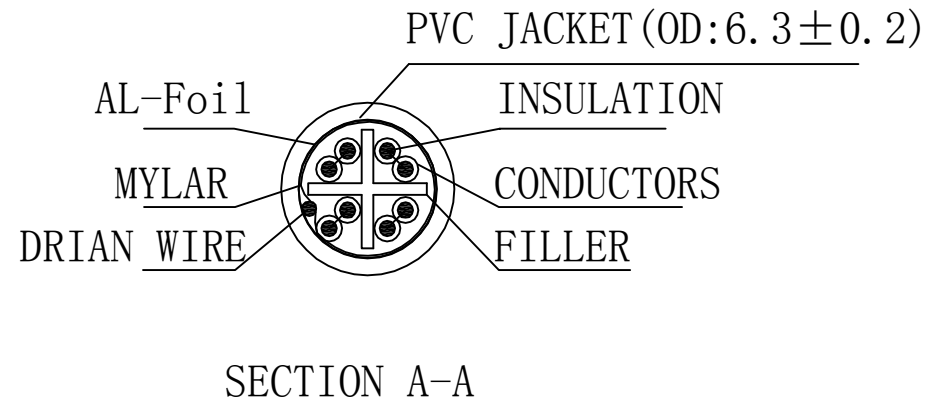

PIN OUT		COLOR
CN1	CN2	
1	1	WHITE/ORANGE
2	2	ORANGE
3	3	WHITE/GREEN
6	6	GREEN
4	4	BLUE
5	5	WHITE/BLUE
7	7	WHITE/BROWN
8	8	BROWN
SHIELD	SHIELD	DRAIN WIRE

PAIR

1.1 ALL COMPONENTS ARE RoHS COMPLIANT.
1.2 100% OPEN AND SHORT TEST.

DESCRIPTION:	
RJ45(8P8C)M/M,FTP,CAT6 0.5m	