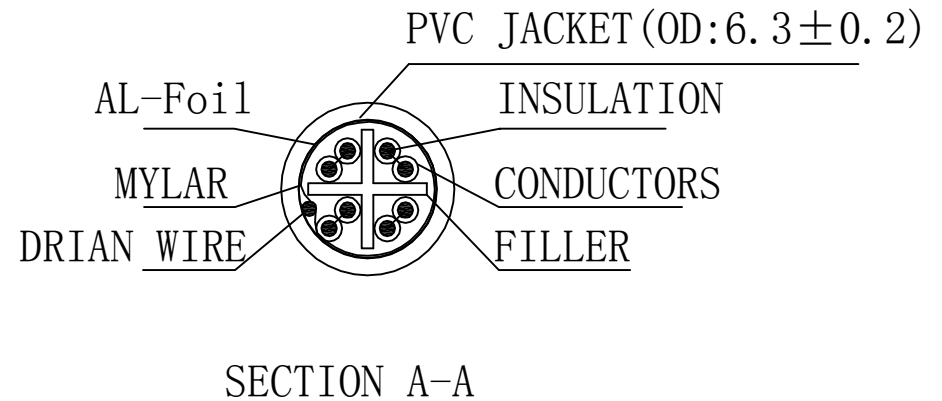

PIN OUT			
CN1		CN2	COLOR
1	—○—	1	WHITE/ORANGE
2	—○—	2	ORANGE
3	—○—	3	WHITE/GREEN
6	—○—	6	GREEN
4	—○—	4	BLUE
5	—○—	5	WHITE/BLUE
7	—○—	7	WHITE/BROWN
8	—○—	8	BROWN
SHIELD	—	SHIELD DRAIN WIRE	

PAIR

③	MOLDING	2PCS	ORANGE PVC
②	CONNECTER	2PCS	RJ45 (8P8C) MALE, WITH SHIELD, GOLD PLATED
①	CABLE	1PCS	26AWG*4P+FILLER+MYLAR+DRAIN WIRE+AL-FOIL +ORANGE PVC JACKET
NO.	PARTS NAME	Q' TY	SPECIFICATION

1.1 ALL COMPONENTS ARE RoHS COMPLIANT.
1.2 100% OPEN AND SHORT TEST.

APPROVED	CHECKED	DRAWN	CUSTOMER:	
			ITEM NO.	STP-603-OR
			DRAW NO.	
			UNIT	mm
			SCALE	NONE

DESCRIPTION:
RJ45(8P8C)M/M,FTP,CAT6