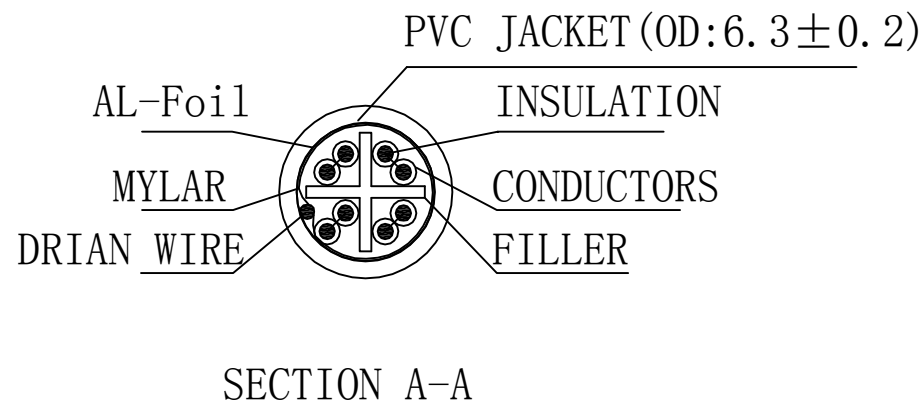

PIN OUT			
CN1		CN2	COLOR
1	—○—	1	WHITE/ORANGE
2	—○—	2	ORANGE
3	—○—	3	WHITE/GREEN
6	—○—	6	GREEN
4	—○—	4	BLUE
5	—○—	5	WHITE/BLUE
7	—○—	7	WHITE/BROWN
8	—○—	8	BROWN
SHIELD	—	SHIELD DRAIN WIRE	

1.1 ALL COMPONENTS ARE RoHS COMPLIANT.
1.2 100% OPEN AND SHORT TEST.

③	MOLDING	2PCS	PURPLE PVC
②	CONNECTER	2PCS	RJ45 (8P8C) MALE, WITH SHIELD, GOLD PLATED
①	CABLE	1PCS	26AWG*4P+FILLER+MYLAR+DRAIN WIRE+AL-FOIL +PURPLE PVC JACKET
NO.	PARTS NAME	Q' TY	SPECIFICATION

APPROVED	CHECKED	DRAWN	CUSTOMER:	
			ITEM NO.	STP-60P
			DRAW NO.	
			UNIT	mm
			SCALE	NONE