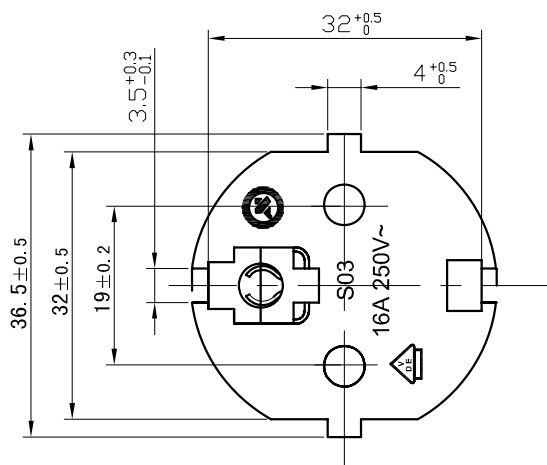

7000±150mm

H05VV-F 3X1.0mm²

④	TAG	1PCS	DELTACO TAG
③	IEC C13	1PCS	BLACK PVC
②	CEE7/7 90°	1PCS	BLACK PVC
①	CABLE	1PCS	H05VV-F 3*1.0mm ² BLACK PVC JACKET OD:6.7±0.2mm
NO.	PARTS NAME	Q'TY	SPECIFICATION

APPROVED	CHECKED	DRAWN	ITEM NO.	DEL-111C
			DRAW NO.	
			UNIT	mm
			SCALE	NONE

DESCRIPTION:
CEE7/790°----IEC C13
H05VV-F 3*1.0mm²
7m