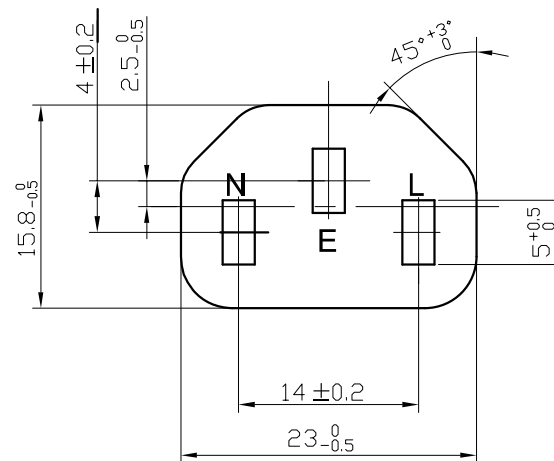

7000±150mm

H05VV-F 3X1.0mm²

④	TAG	1PCS	DELTACO TAG
③	IEC C13	1PCS	BLACK PVC
②	CEE7/7 90°	1PCS	BLACK PVC
①	CABLE	1PCS	H05VV-F 3*1.0mm ² BLACK PVC JACKET OD:6.7±0.2mm
NO.	PARTS NAME	Q'TY	SPECIFICATION

APPROVED	CHECKED	DRAWN	ITEM NO.	DEL-111C
			DRAW NO.	
			UNIT	mm
			SCALE	NONE

DESCRIPTION:
CEE7/790°----IEC C13
H05VV-F 3*1.0mm²
7m