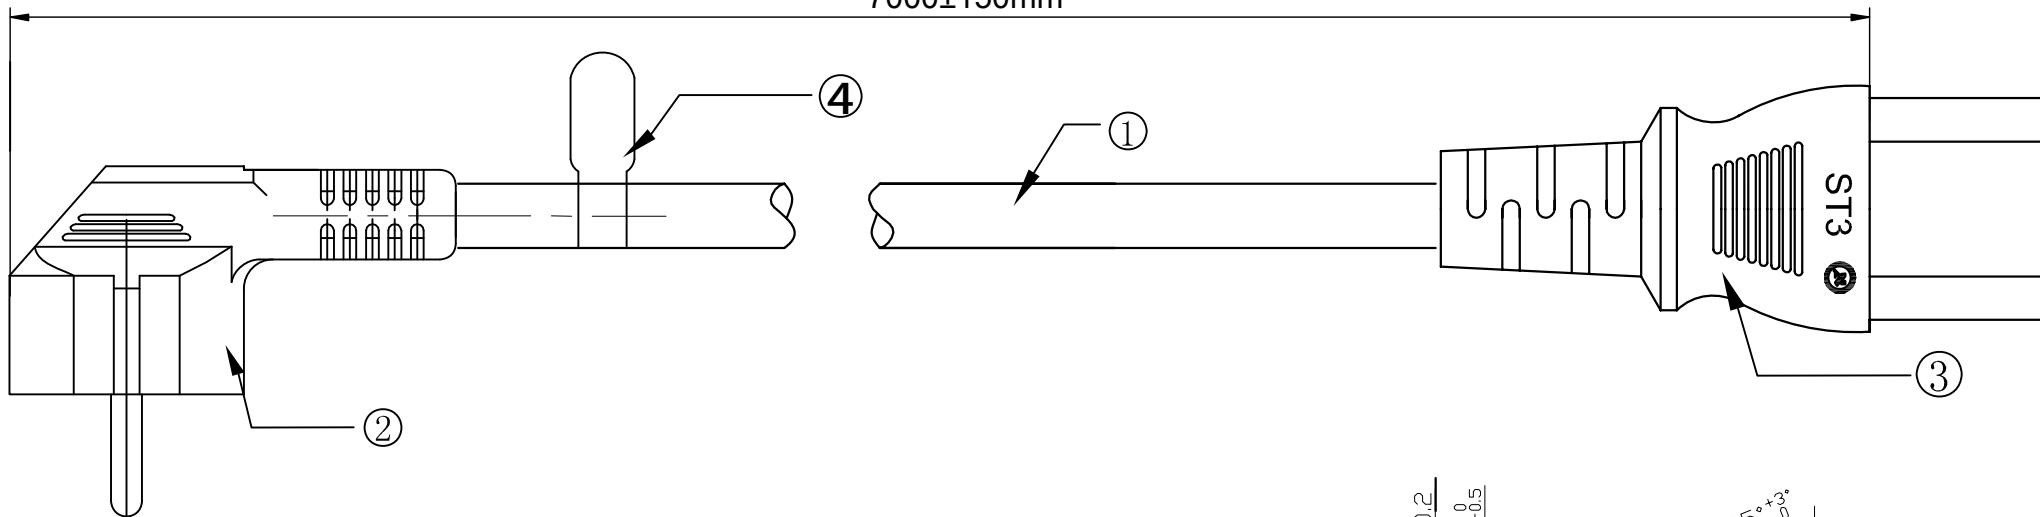

7000±150mm

H05VV-F 3X1.0mm²

④	TAG	1PCS	DELTACO TAG
③	IEC C13	1PCS	BLACK PVC
②	CEE7/7 90°	1PCS	BLACK PVC
①	CABLE	1PCS	H05VV-F 3*1.0mm ² BLACK PVC JACKET OD:6.7±0.2mm
NO.	PARTS NAME	Q'TY	SPECIFICATION

APPROVED	CHECKED	DRAWN	ITEM NO.	DEL-111C
			DRAW NO.	
			UNIT	mm
			SCALE	NONE

DESCRIPTION:
CEE7/790°----IEC C13
H05VV-F 3*1.0mm²
7m