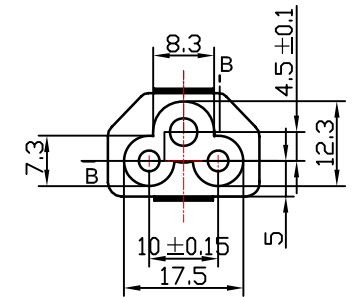

**H05VV-F 3X1.0mm<sup>2</sup>**

④	TAG	1PCS	DELTACO TAG
③	IEC C5	1PCS	BLACK PVC
②	CEE7/7 90°	1PCS	BLACK PVC
①	CABLE	1PCS	H05VV-F 3*1.0mm <sup>2</sup> BLACK PVC JACKET OD:6.7±0.2mm
NO.	PARTS NAME	Q'TY	SPECIFICATION

APPROVED	CHECKED	DRAWN	ITEM NO.	DEL-109HA
			DRAW NO.	
			UNIT	mm
			SCALE	NONE

DESCRIPTION:  
CEE7/7 90°-----IEC C5  
H05VV-F 3\*1.0mm<sup>2</sup>  
10m