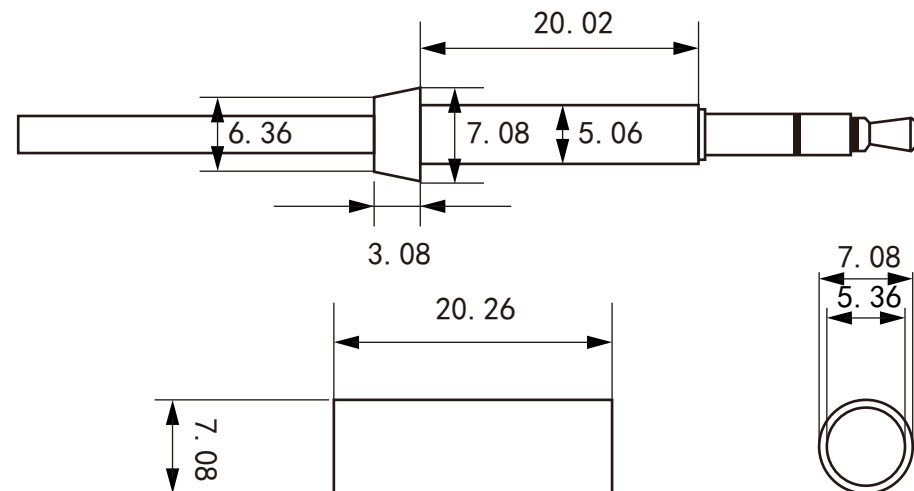

PIN OUT

P1	P2
3.5 STEREO PLUG	3.5 STEREO PLUG
1	1 TIP
2	2 RING
3	3 SLEEVE SHELL

NOTES:

1. TESTING: 100% OPEN AND SHORT TEST.
2. ALL MATERIAL BE RoHS COMPLIANT.

④	HOOD MOLD	2PCS	BLACK PVC
③	BRASS HOOD	2PCS	BLACK NICKEL PLATED
②	3.5mm MALE	2PCS	GOLD PLATED SHELL
①	CABLE	1PCS	30AWG*4P+BLACK TPE JACKET FLAT CABLE OD:1.2x3.5mm
NO.	PARTS NAMF	Q'TY	SPFCIFICATION

APPROVED	CHECKED	DRAWN	CUSTOMER:
			ITEM NO. AUD-100
			DRAW NO.
			UNIT mm
			SCALE NONE

DESCRIPTION:

3.5mm /M----3.5mm/M